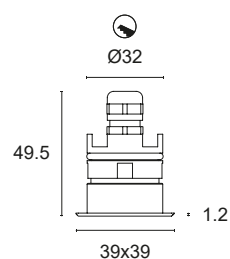

MADE IN ITALY